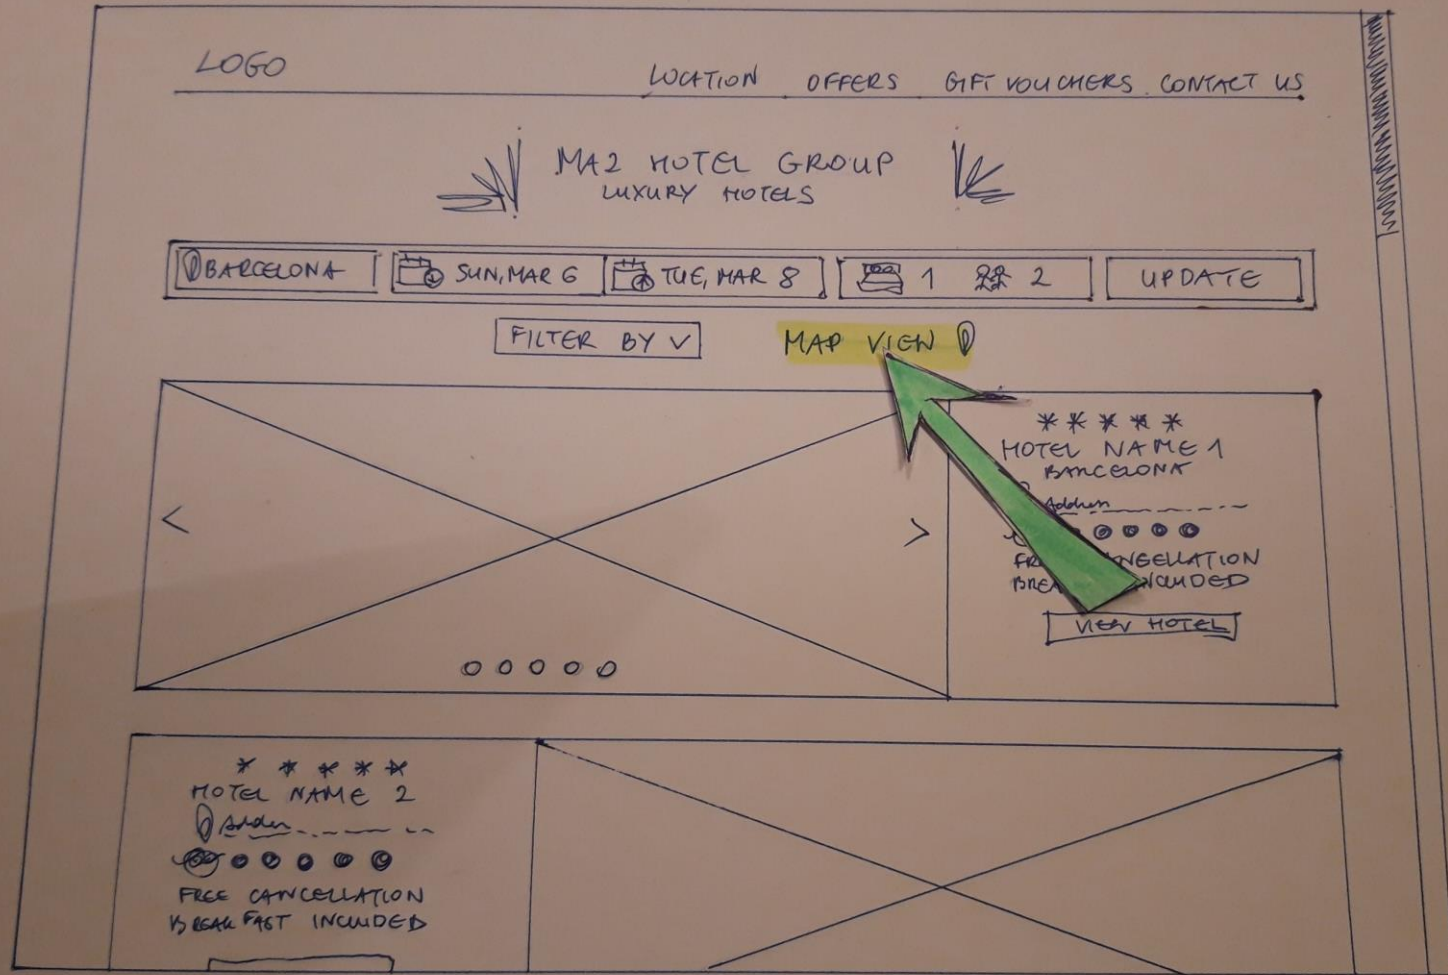

## Interaction Design for Desktop

Project 9

Magdalena Mazur

LOGO

LOCATION OFFERS GIFT VOUCHERS CONTACT US

MAR HOTEL GROUP  
LUXURY HOTELS

UNAVAILABLE
  SELECTED
 PRICES FROM

← FEBRUARY 2022							MARCH 2022 →							
M	T	W	T	F	S	S	M	T	W	T	F	S	S	
	1	2	3	4	€100 5	€98 6	€200 1	€250 2	€211 3	€115 4	€100 5	€140 6		
€120 7	€115 8	€95 9	€100 10	€100 11	€170 12	€200 13	€170 7	€170 8	€95 9	€100 10	€99 11	€211 12		
€200 14	€115 15	€100 16	€170 17	€170 18	€150 19	€100 20	€218 14	€210 15	€100 16	€105 17	€100 18	€200 19	€210 20	
€95 21	€100 22	€98 23	€103 24	€110 25	€120 26	€140 27	€90 21	€95 22	€118 23	€210 24	€220 25	€100 26	€250 27	
€100 28							€250 28	€210 29	€211 30	€118 31				