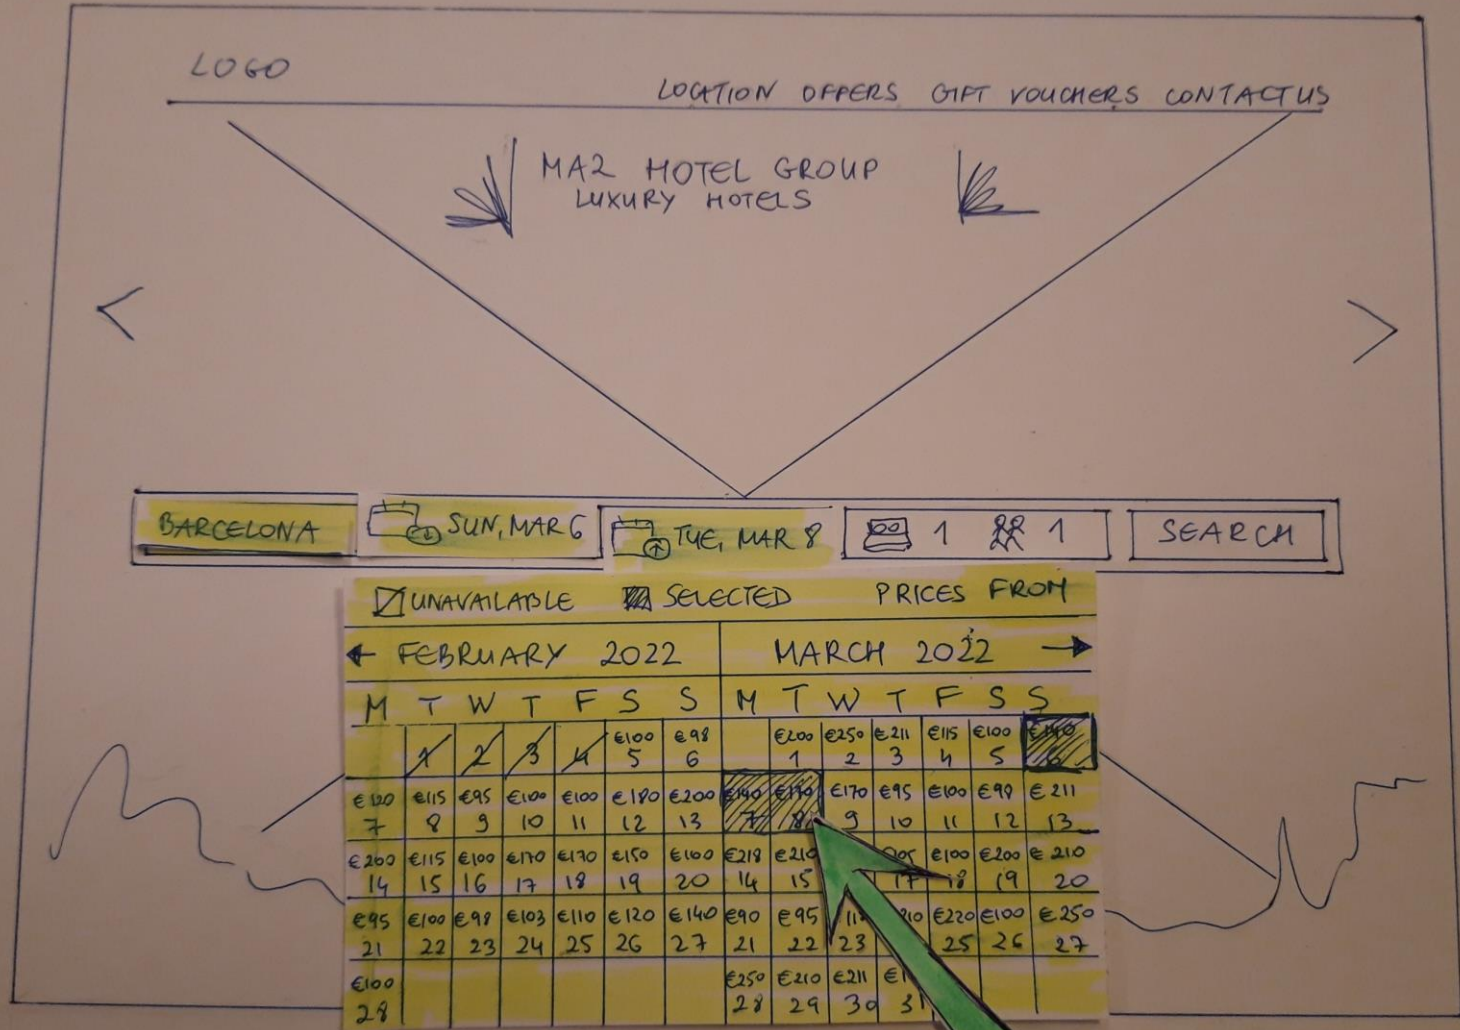

## Interaction Design for Desktop

Project 9

Magdalena Mazur

LOGO

LOCATION OFFERS GIFT VOUCHERS CONTACT US

MAR HOTEL GROUP  
LUXURY HOTELS

UNAVAILABLE
  SELECTED
 PRICES FROM

← FEBRUARY 2022							MARCH 2022 →							
M	T	W	T	F	S	S	M	T	W	T	F	S	S	
	1	2	3	4	€100 5	€98 6	€200 1	€250 2	€211 3	€115 4	€100 5	€140 6		
€120 7	€115 8	€95 9	€100 10	€100 11	€170 12	€200 13	€170 7	€170 8	€95 9	€100 10	€99 11	€211 12		
€200 14	€115 15	€100 16	€170 17	€170 18	€150 19	€100 20	€218 14	€210 15	€100 16	€105 17	€100 18	€200 19	€210 20	
€95 21	€100 22	€98 23	€103 24	€110 25	€120 26	€140 27	€90 21	€95 22	€118 23	€210 24	€220 25	€100 26	€250 27	
€100 28							€250 28	€210 29	€211 30	€118 31				