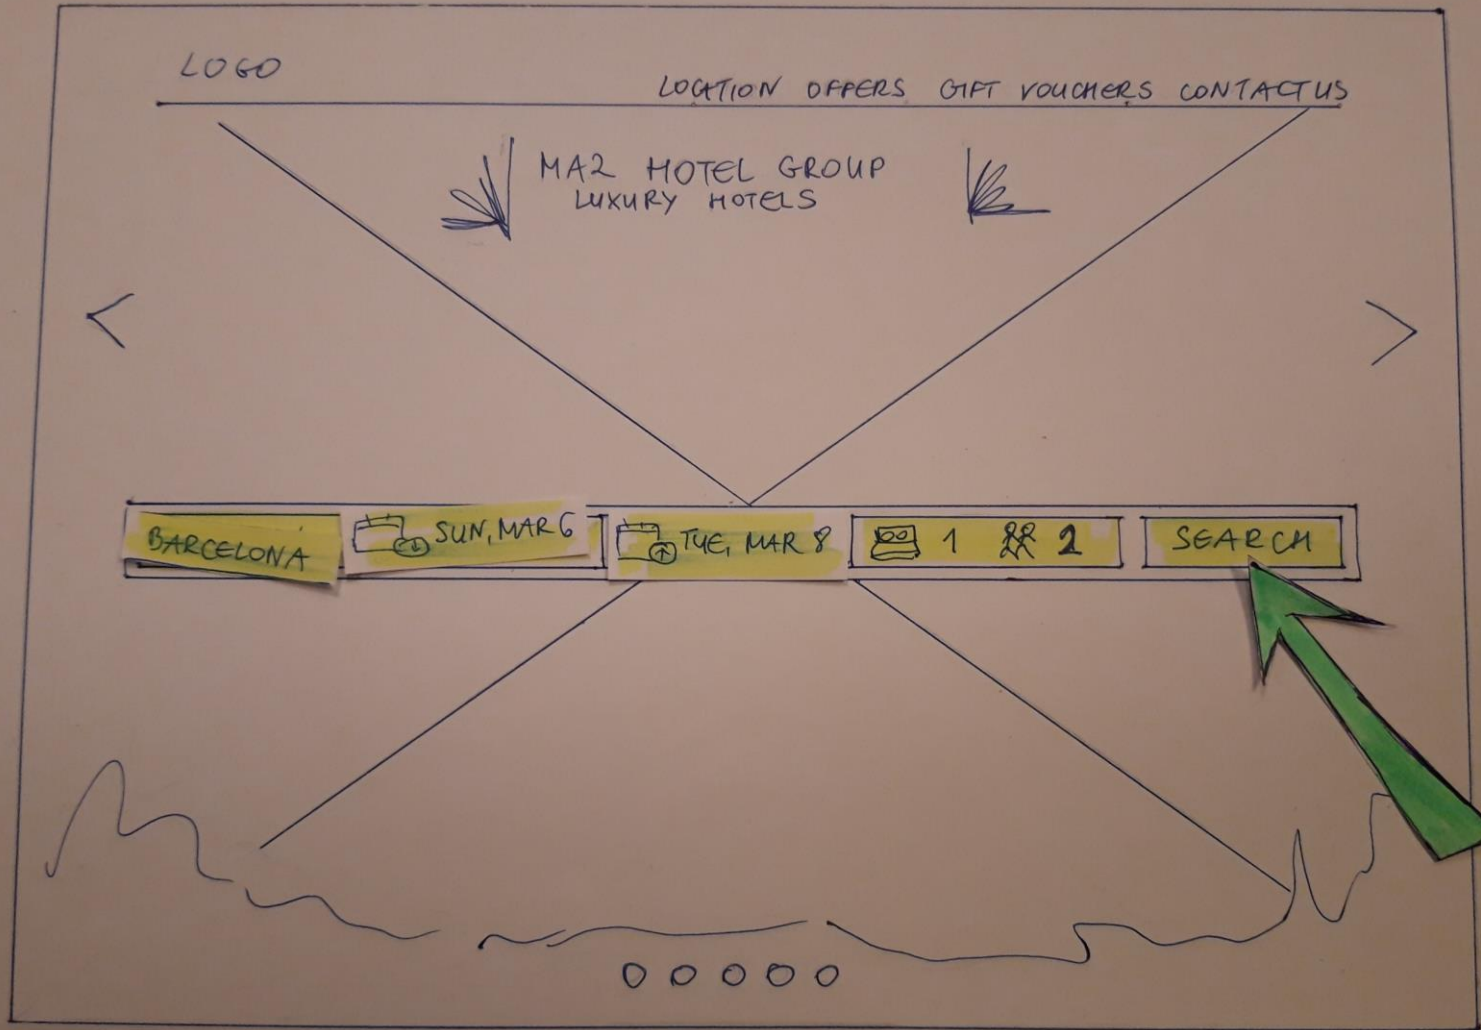

## Interaction Design for Desktop

Project 9

Magdalena Mazur

LOGO

LOCATION OFFERS GIFT VOUCHERS CONTACT US

MAR HOTEL GROUP  
LUXURY HOTELS

UNAVAILABLE
  SELECTED
 PRICES FROM

← FEBRUARY 2022							MARCH 2022 →							
M	T	W	T	F	S	S	M	T	W	T	F	S	S	
	1	2	3	4	€100 5	€98 6	€200 1	€250 2	€211 3	€115 4	€100 5	€140 6		
€120 7	€115 8	€95 9	€100 10	€100 11	€170 12	€200 13	€170 7	€170 8	€95 9	€100 10	€99 11	€211 12		
€200 14	€115 15	€100 16	€170 17	€170 18	€150 19	€100 20	€218 14	€210 15	€100 16	€105 17	€100 18	€200 19	€210 20	
€95 21	€100 22	€98 23	€103 24	€110 25	€120 26	€140 27	€90 21	€95 22	€118 23	€210 24	€220 25	€100 26	€250 27	
€100 28							€250 28	€210 29	€211 30	€118 31				