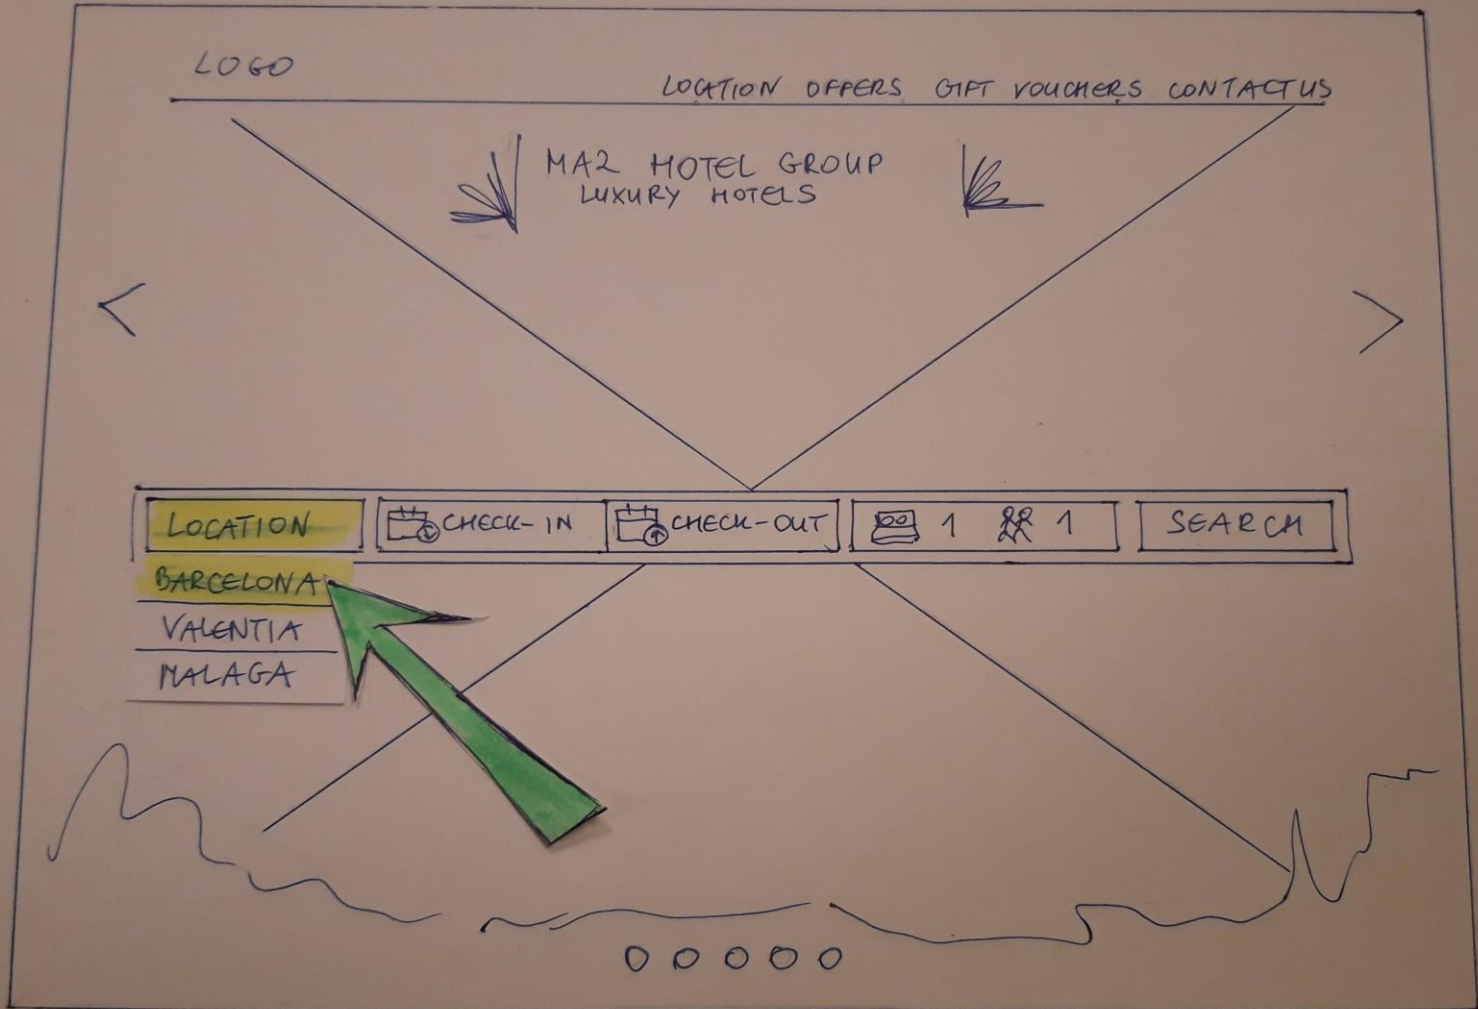

## Interaction Design for Desktop

Project 9

Magdalena Mazur

LOGO

LOCATION OFFERS GIFT VOUCHERS CONTACT US

MAR HOTEL GROUP  
LUXURY HOTELS

UNAVAILABLE
  SELECTED
 PRICES FROM

← FEBRUARY 2022							MARCH 2022 →							
M	T	W	T	F	S	S	M	T	W	T	F	S	S	
	1	2	3	4	€100 5	€98 6	€200 1	€250 2	€211 3	€115 4	€100 5	€140 6		
€120 7	€115 8	€95 9	€100 10	€100 11	€170 12	€200 13	€170 7	€170 8	€95 9	€100 10	€99 11	€211 12		
€200 14	€115 15	€100 16	€170 17	€170 18	€150 19	€100 20	€218 14	€210 15	€100 16	€105 17	€100 18	€200 19	€210 20	
€95 21	€100 22	€98 23	€103 24	€110 25	€120 26	€140 27	€90 21	€95 22	€118 23	€210 24	€220 25	€100 26	€250 27	
€100 28							€250 28	€210 29	€211 30	€118 31				