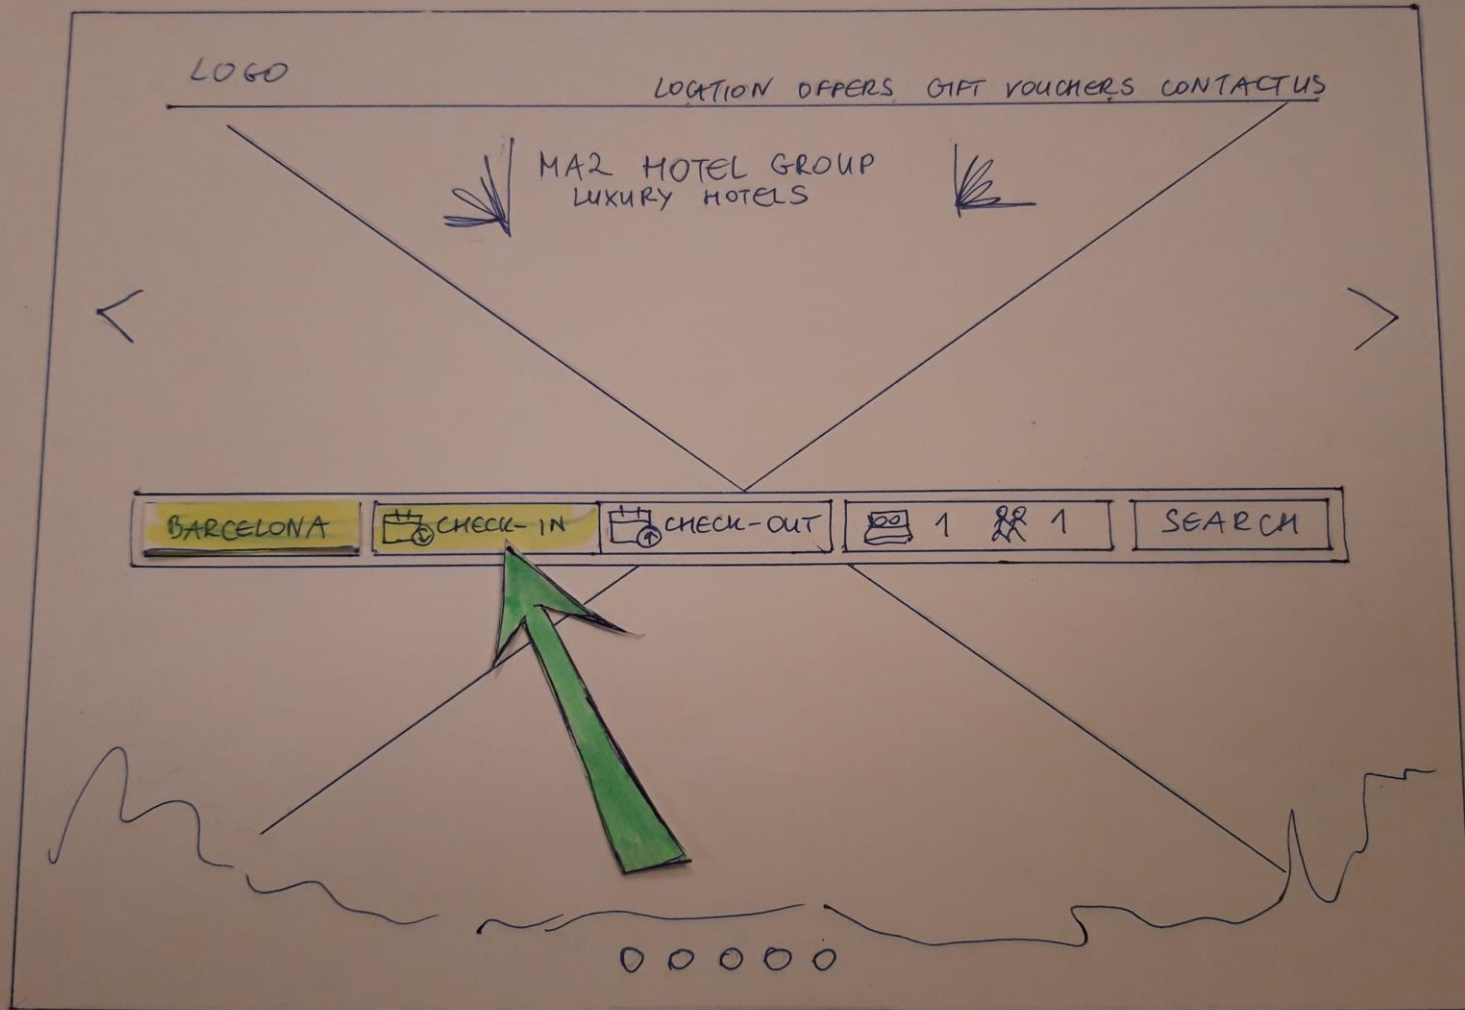

## Interaction Design for Desktop

Project 9

Magdalena Mazur

LOGO

LOCATION OFFERS GIFT VOUCHERS CONTACT US

MAR HOTEL GROUP  
LUXURY HOTELS

UNAVAILABLE
  SELECTED
 PRICES FROM

← FEBRUARY 2022							MARCH 2022 →							
M	T	W	T	F	S	S	M	T	W	T	F	S	S	
	1	2	3	4	€100 5	€98 6	€200 1	€250 2	€211 3	€115 4	€100 5	€140 6		
€120 7	€115 8	€95 9	€100 10	€100 11	€170 12	€200 13	€170 7	€170 8	€95 9	€100 10	€99 11	€211 12		
€200 14	€115 15	€100 16	€170 17	€170 18	€150 19	€100 20	€218 14	€210 15	€100 16	€105 17	€100 18	€200 19	€210 20	
€95 21	€100 22	€98 23	€103 24	€110 25	€120 26	€140 27	€90 21	€95 22	€118 23	€210 24	€220 25	€100 26	€250 27	
€100 28							€250 28	€210 29	€211 30	€118 31				