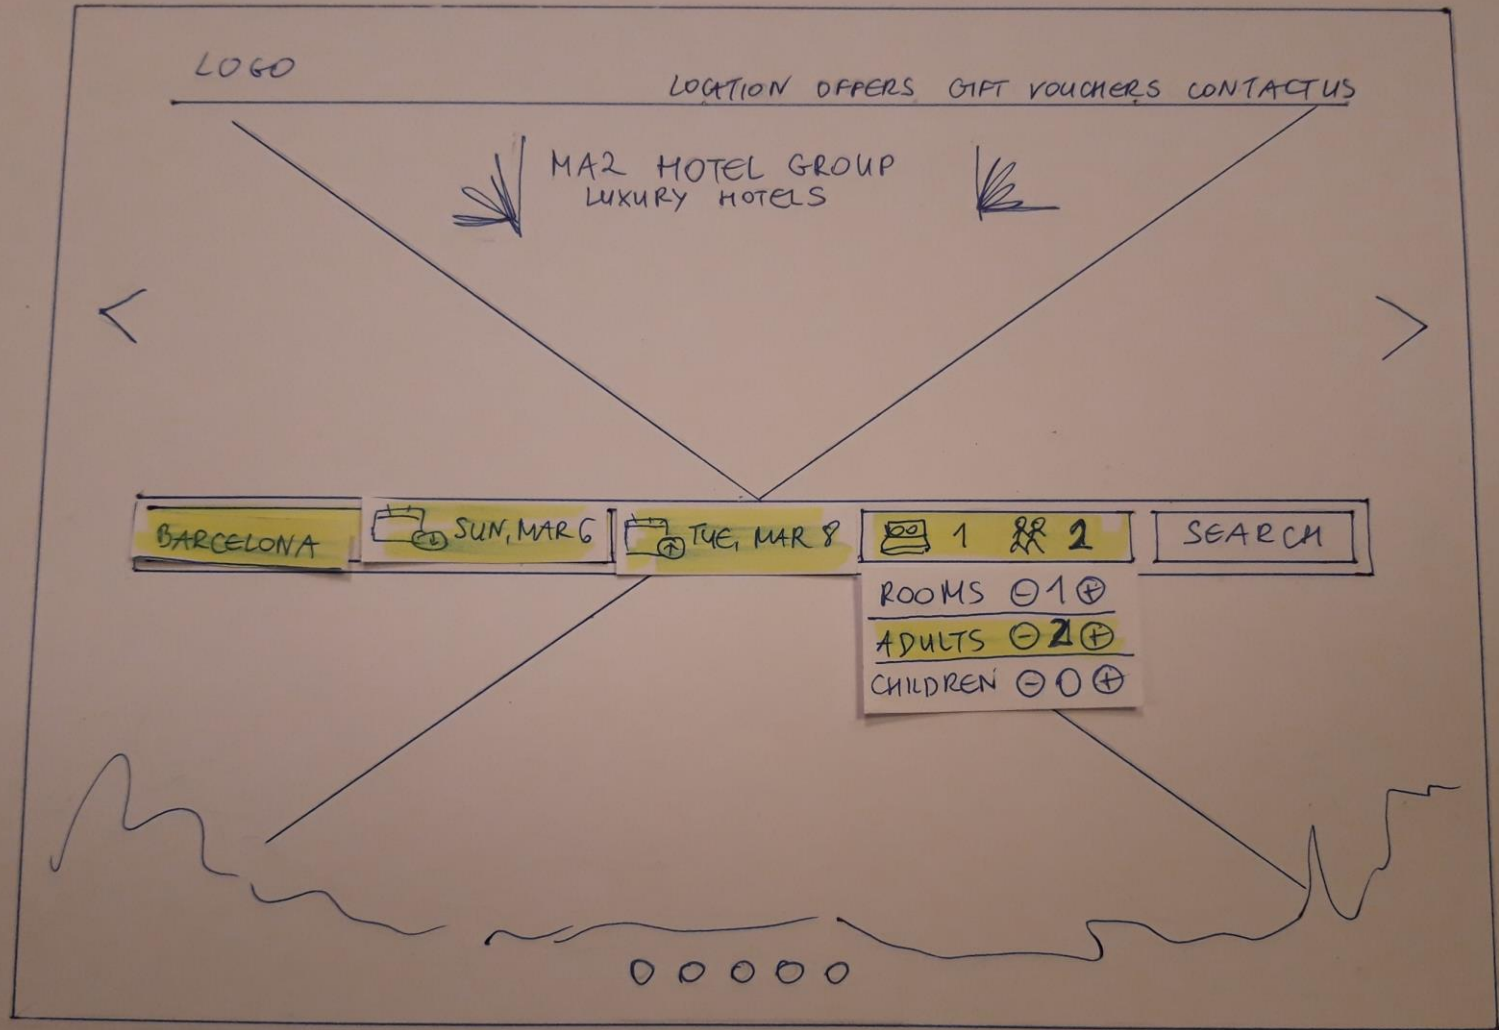

## Interaction Design for Desktop

Project 9

Magdalena Mazur

LOGO

LOCATION OFFERS GIFT VOUCHERS CONTACT US

MAR HOTEL GROUP  
LUXURY HOTELS

UNAVAILABLE
  SELECTED
 PRICES FROM

← FEBRUARY 2022							MARCH 2022 →							
M	T	W	T	F	S	S	M	T	W	T	F	S	S	
	1	2	3	4	€100 5	€98 6	€200 1	€250 2	€211 3	€115 4	€100 5	€140 6		
€120 7	€115 8	€95 9	€100 10	€100 11	€170 12	€200 13	€170 7	€170 8	€95 9	€100 10	€99 11	€211 12		
€200 14	€115 15	€100 16	€170 17	€170 18	€150 19	€100 20	€218 14	€210 15	€100 16	€105 17	€100 18	€200 19	€210 20	
€95 21	€100 22	€98 23	€103 24	€110 25	€120 26	€140 27	€90 21	€95 22	€118 23	€210 24	€220 25	€100 26	€250 27	
€100 28							€250 28	€210 29	€211 30	€118 31				