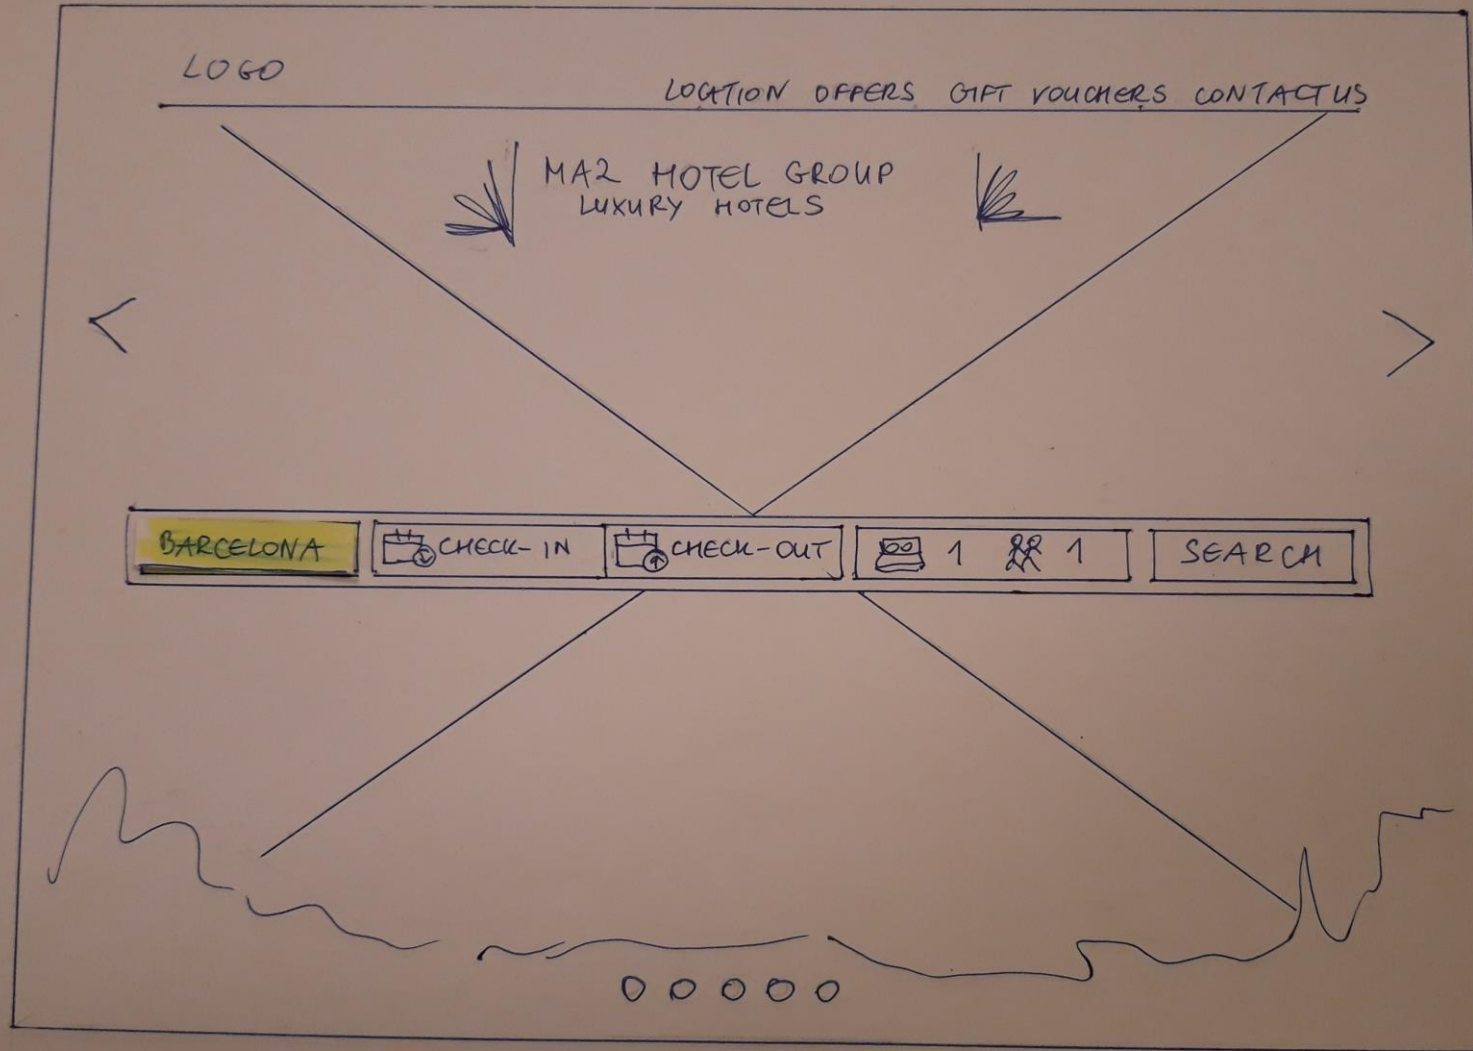

## Interaction Design for Desktop

Project 9

Magdalena Mazur

LOGO

LOCATION OFFERS GIFT VOUCHERS CONTACT US

MAR HOTEL GROUP  
LUXURY HOTELS

UNAVAILABLE
  SELECTED
 PRICES FROM

← FEBRUARY 2022							MARCH 2022 →							
M	T	W	T	F	S	S	M	T	W	T	F	S	S	
	1	2	3	4	€100 5	€98 6	€200 1	€250 2	€211 3	€115 4	€100 5	€140 6		
€120 7	€115 8	€95 9	€100 10	€100 11	€170 12	€200 13	€170 7	€170 8	€95 9	€100 10	€99 11	€211 12		
€200 14	€115 15	€100 16	€170 17	€170 18	€150 19	€100 20	€218 14	€210 15	€100 16	€105 17	€100 18	€200 19	€210 20	
€95 21	€100 22	€98 23	€103 24	€110 25	€120 26	€140 27	€90 21	€95 22	€118 23	€210 24	€220 25	€100 26	€250 27	
€100 28							€250 28	€210 29	€211 30	€118 31				