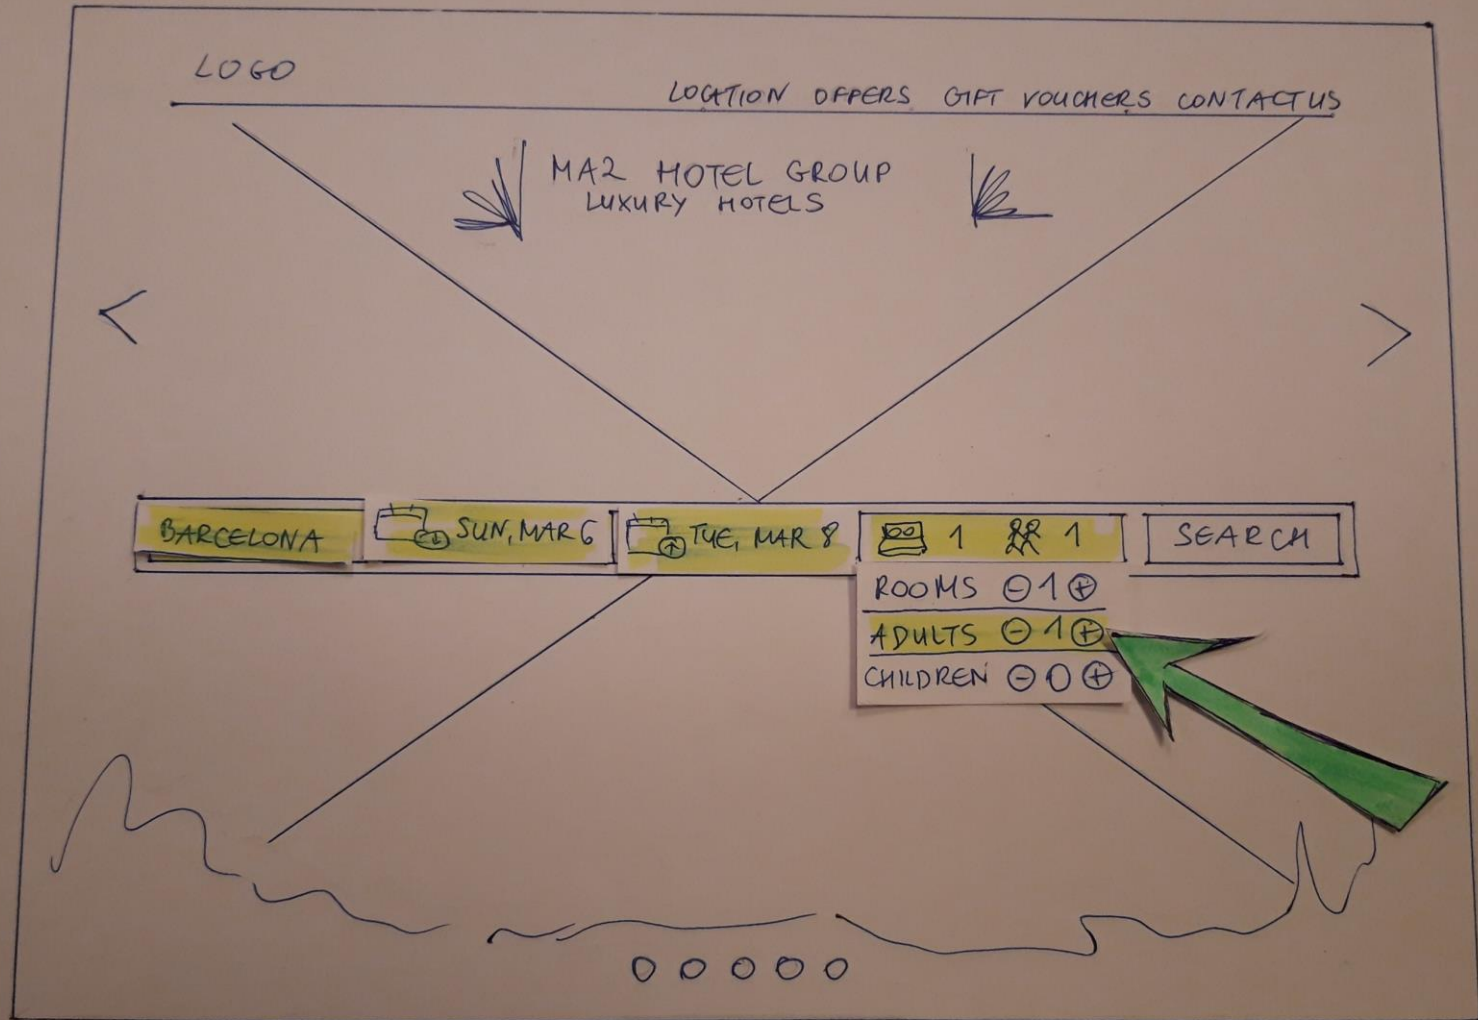

## Interaction Design for Desktop

Project 9

Magdalena Mazur

LOGO

LOCATION OFFERS GIFT VOUCHERS CONTACT US

MAR HOTEL GROUP  
LUXURY HOTELS

UNAVAILABLE
  SELECTED
 PRICES FROM

← FEBRUARY 2022							MARCH 2022 →							
M	T	W	T	F	S	S	M	T	W	T	F	S	S	
	1	2	3	4	€100 5	€98 6	€200 1	€250 2	€211 3	€115 4	€100 5	€140 6		
€120 7	€115 8	€95 9	€100 10	€100 11	€170 12	€200 13	€170 7	€170 8	€95 9	€100 10	€99 11	€211 12		
€200 14	€115 15	€100 16	€170 17	€170 18	€150 19	€100 20	€218 14	€210 15	€100 16	€105 17	€100 18	€200 19	€210 20	
€95 21	€100 22	€98 23	€103 24	€110 25	€120 26	€140 27	€90 21	€95 22	€118 23	€210 24	€220 25	€100 26	€250 27	
€100 28							€250 28	€210 29	€211 30	€118 31				