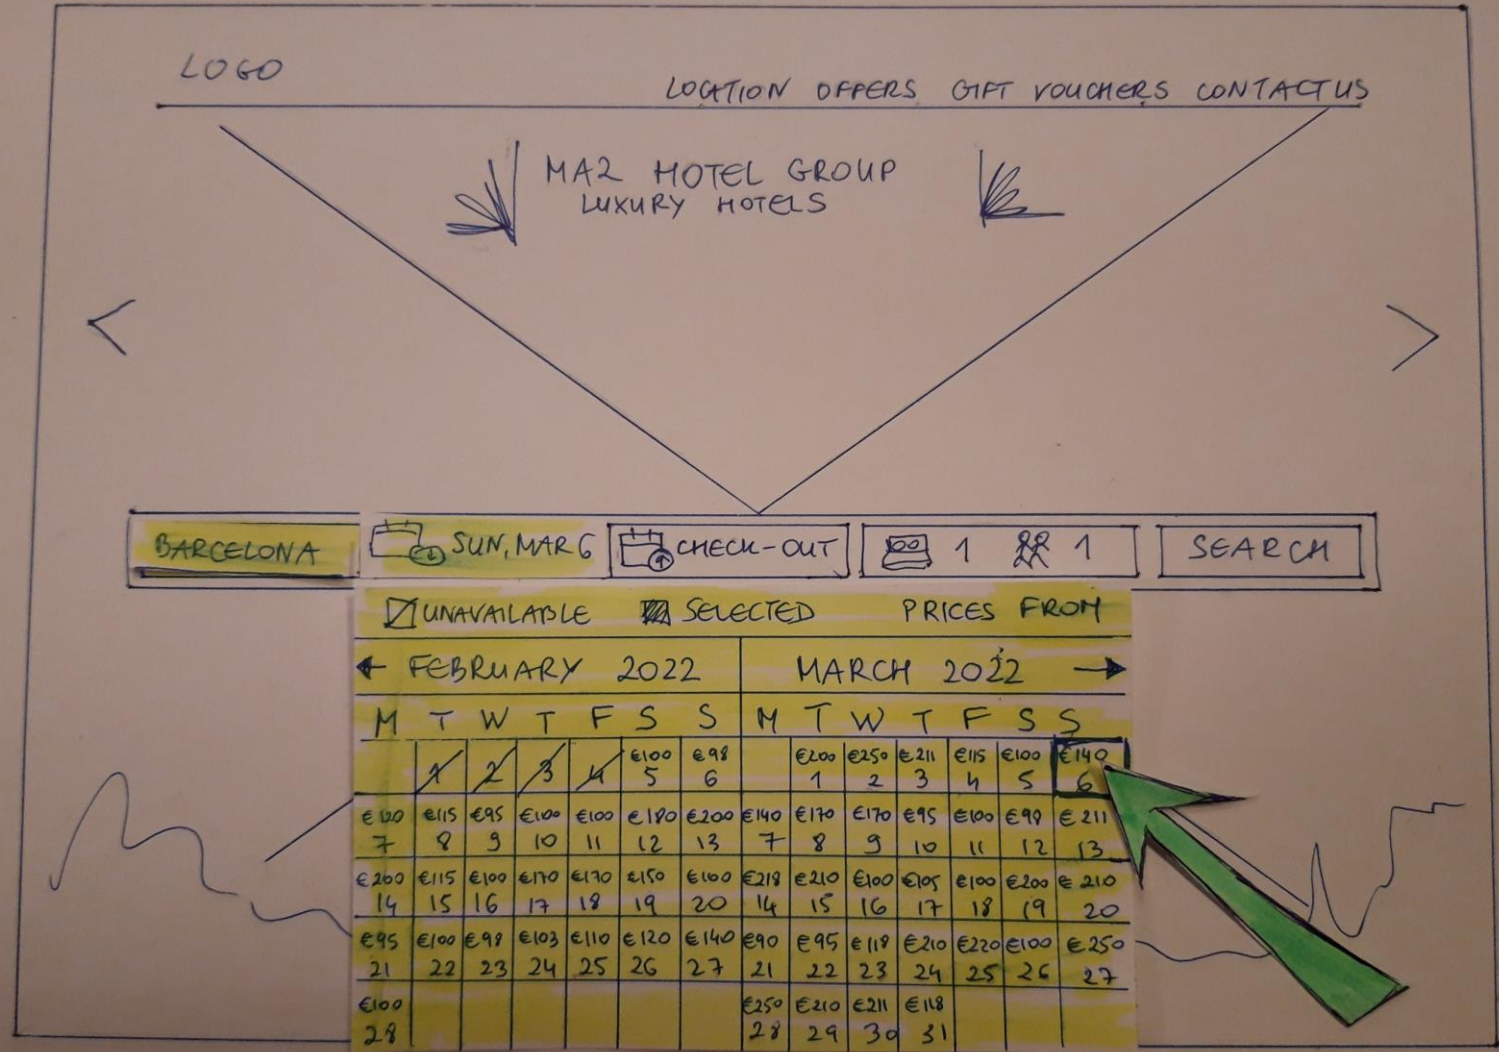

## Interaction Design for Desktop

Project 9

Magdalena Mazur

LOGO

LOCATION OFFERS GIFT VOUCHERS CONTACT US

MAR HOTEL GROUP  
LUXURY HOTELS

UNAVAILABLE
  SELECTED
 PRICES FROM

← FEBRUARY 2022							MARCH 2022 →							
M	T	W	T	F	S	S	M	T	W	T	F	S	S	
	1	2	3	4	€100 5	€98 6	€200 1	€250 2	€211 3	€115 4	€100 5	€140 6		
€120 7	€115 8	€95 9	€100 10	€100 11	€170 12	€200 13	€170 7	€170 8	€95 9	€100 10	€99 11	€211 12		
€200 14	€115 15	€100 16	€170 17	€170 18	€150 19	€100 20	€218 14	€210 15	€100 16	€105 17	€100 18	€200 19	€210 20	
€95 21	€100 22	€98 23	€103 24	€110 25	€120 26	€140 27	€90 21	€95 22	€118 23	€210 24	€220 25	€100 26	€250 27	
€100 28							€250 28	€210 29	€211 30	€118 31				