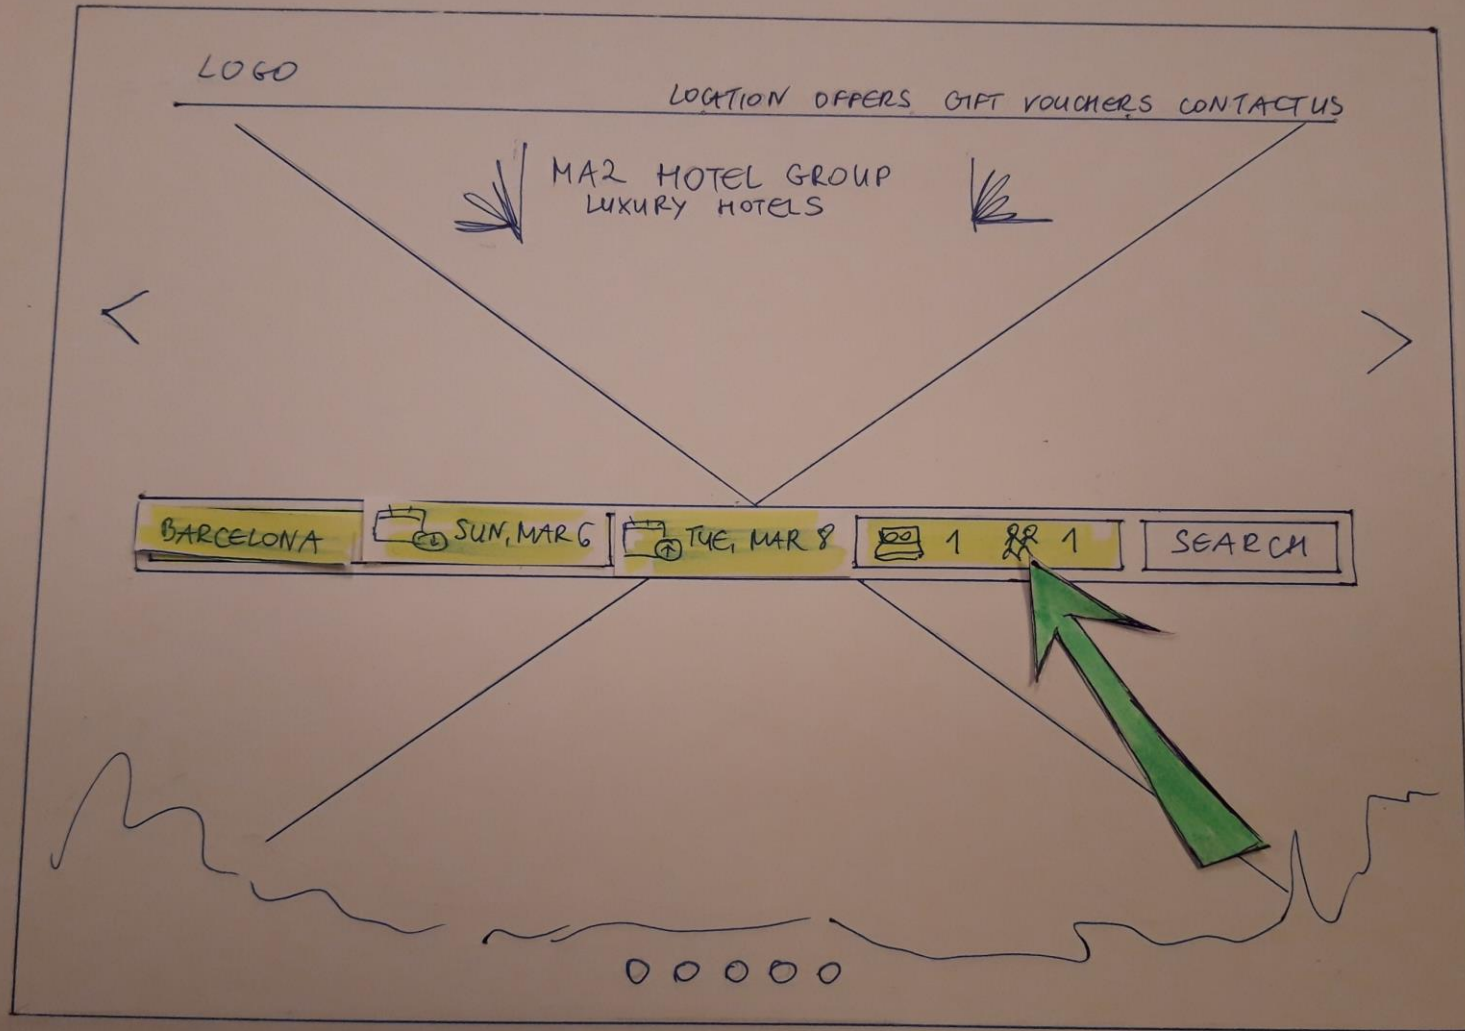

## Interaction Design for Desktop

Project 9

Magdalena Mazur

LOGO

LOCATION OFFERS GIFT VOUCHERS CONTACT US

MAR HOTEL GROUP  
LUXURY HOTELS

UNAVAILABLE
  SELECTED
 PRICES FROM

← FEBRUARY 2022							MARCH 2022 →							
M	T	W	T	F	S	S	M	T	W	T	F	S	S	
	1	2	3	4	€100 5	€98 6	€200 1	€250 2	€211 3	€115 4	€100 5	€140 6		
€120 7	€115 8	€95 9	€100 10	€100 11	€170 12	€200 13	€170 7	€170 8	€95 9	€100 10	€99 11	€211 12		
€200 14	€115 15	€100 16	€170 17	€170 18	€150 19	€100 20	€218 14	€210 15	€100 16	€105 17	€100 18	€200 19	€210 20	
€95 21	€100 22	€98 23	€103 24	€110 25	€120 26	€140 27	€90 21	€95 22	€118 23	€210 24	€220 25	€100 26	€250 27	
€100 28							€250 28	€210 29	€211 30	€118 31				